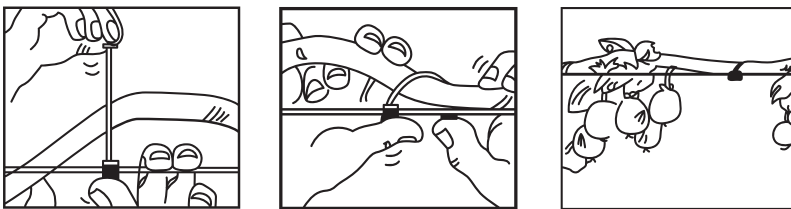

Kiwi-Lok® Trellis Clip

The Fastex® Kiwi-Lok® Trellis Clip is a quick and easy answer to securing secondary growth to trellis wires. Suited to 10 and 12 gauge wire, the Kiwi-Lok® is easy to apply but hard to budge. Ideal for a variety of vines, climbers, Kiwifruit and young trees.

Features and Benefits:

- Suits: 2.0mm - 2.6mm wire. Length: 60mm.
- Firm hold. Holds firmly to the trellis wire in strong winds.
- Easy to apply. Quick and easy to secure secondary growth to trellis wires.
- Re-usable. Easy to remove and reposition.
- Made from UV stabilised plastic. Durable construction for Australian conditions.