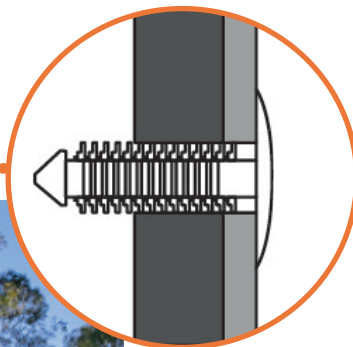

Plastic Fasteners

Christmas Tree Clips

Application: Ideal for internal wall fixings in portable buildings.

Commonly used to fix lining boards to metal or timber frames. GMP Christmas Tree Clips feature a simple 'push-fit' design for fast installation. No tools are required - no damage from screw tips.

Made from plastic, they won't rust or corrode.

PART ID	ARTICLE NUMBER	COLOUR	HOLE SIZE MM	APPROX GRIP RANGE	D	H	L	CARTON QTY
967807601	266-0019	BLACK	6.0 - 6.8	2.6 - 28.0	12.0	1.0	36.0	7500
967807701	266-0022	WHITE						
967810101	266-0501	MIST GREY						
967810501	266-0701	WHITE SMOKE						